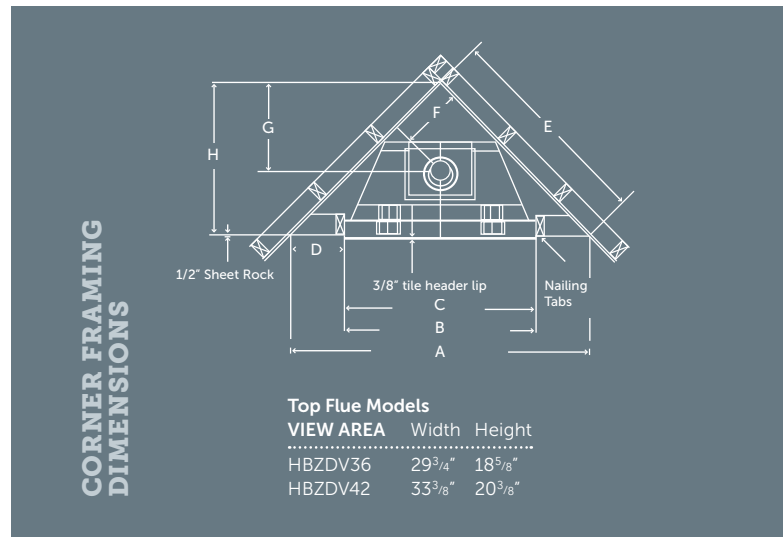

Log Sets

Choose from the three available log sets, LOGC42 Classic Oak Four Piece, LOGC43 Traditional Oak Four Piece or LOGC44 Burnt Oak Eight Piece Log Set

CORNER FRAMING DIMENSIONS

LOUVERED

	HBZDV36	HBZDV42
A	54 ¹³ / ₁₆ "	58 ¹³ / ₁₆ "
B	36 ³ / ₈ "	42 ³ / ₈ "
C	36"	42"
D	9 ³ / ₁₆ "	8 ³ / ₄ "
E	38 ³ / ₄ "	41 ⁵ / ₈ "
F	12 ³ / ₈ "	13 ³ / ₄ "
G	17 ⁹ / ₁₆ "	19 ¹ / ₂ "
H	27 ³ / ₈ "	29 ¹⁵ / ₁₆ "

CLEAN VIEW CIRCULATING KIT (CVCK)

	HBZDV36	HBZDV42
A	59 ⁷ / ₈ "	63 ¹⁵ / ₁₆ "
B	38 ⁷ / ₁₆ "	42 ⁷ / ₁₆ "
C	38 ¹ / ₁₆ "	42 ¹ / ₁₆ "
D	10 ¹¹ / ₁₆ "	10 ¹ / ₁₆ "
E	42 ⁵ / ₁₆ "	45 ¹ / ₈ "
F	12 ³ / ₈ "	13 ³ / ₄ "
G	17 ⁹ / ₁₆ "	19 ¹ / ₂ "
H	29 ¹⁵ / ₁₆ "	31 ⁷ / ₈ "