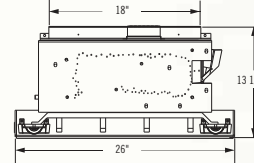

Fiberglow™ Vented Gas Log Sets

Shown on pages 18 - 19

Model	Minimum Size Fireplace Opening		
	Height*	Width	Depth
18" GL18E	18"	22"	14"
24" GL24E	20"	28"	14"
30" GL30E	22"	34"	14"

*Allow 4-6" additional height for optimum flame appearance. Certified under Canadian and American National standards: CSA 2.26, ANSI Z21.60 decorative gas appliances for installation in solid-fuel burning appliances.

GL24E

Verso™ Vented Gas Log Sets

Shown on pages 20 - 21

Model	Minimum Size Fireplace Opening		
	Height	Width	Depth
22" GL22	20"	23"	14"
28" GL28	20"	29"	14"
32" GL33	22"	33"	14"

Certified under Canadian and American National standards: CSA 2.26, ANSI Z21.60 decorative gas appliances for installation in solid-fuel burning appliances.

Figures may vary with individual conditions such as floor plan layout, insulation value/heat loss of the house and geographical location. Measurements to be used as a guide only. Consult your owner's manual for complete and up-to-date installation instructions and proper clearances to combustible materials.