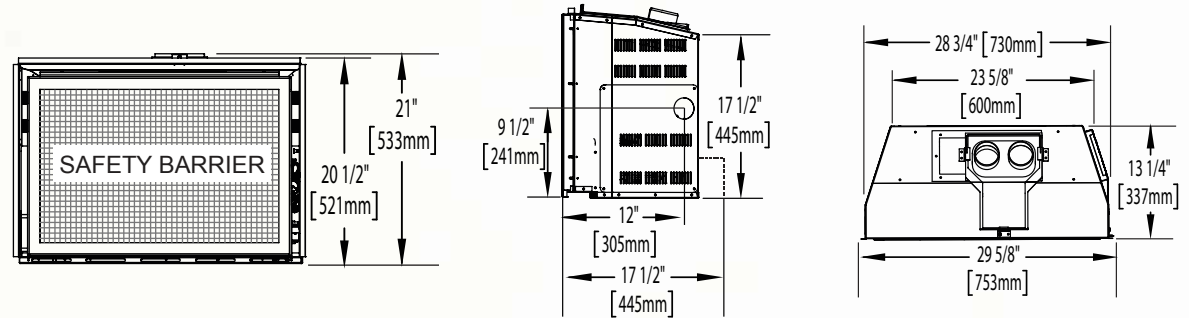

Infrared™ 3

Shown on pages 4 - 5

*Surrounds may change unit dimensions

Model	BTU's (Input)		Venting	Height		Front Width		Depth		Glass Type	Viewing Area		Efficiencies			Blower	Mobile Home Certified	Electronic Ignition
	Natural Gas	Propane		Actual	Minimum Opening	Actual	Minimum Opening	Actual	Minimum Opening		Height	Width	EnerGuide	AFUE	Steady State			
IR3-1	18 - 24,000	18 - 24,000	Top	21"	21 1/2"	29 5/8"	29"	13 1/4"	13 1/2" *	Ceramic	17"	25 9/16"	64%	66.3%	77%	Optional	Yes	Yes