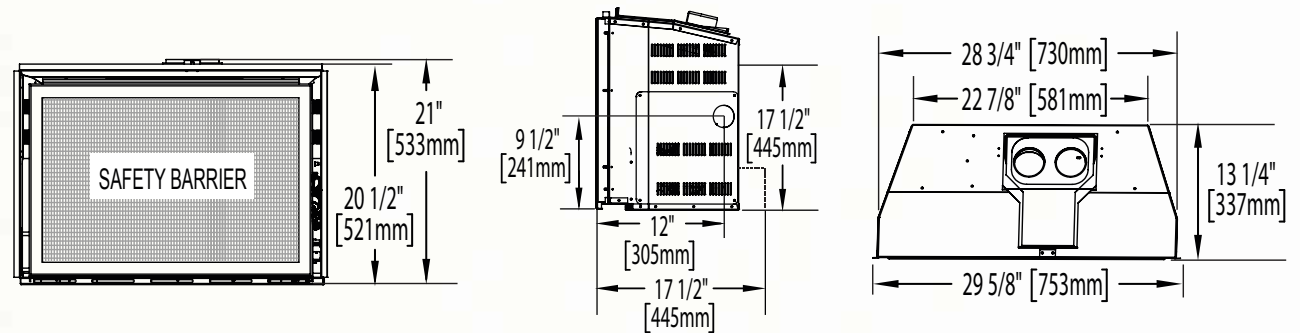

Infrared™ 3G

Shown on pages 6 - 7

*Surrounds may change unit dimensions

Model	BTU's (Input)		Venting	Height		Front Width		Depth		Glass Type	Viewing Area		Efficiencies			Blower	Mobile Home Certified	Electronic Ignition
	Natural Gas	Propane		Actual	Minimum Opening	Actual	Minimum Opening	Actual	Minimum Opening		Height	Width	EnerGuide	AFUE	Steady State			
IR3G	15 - 24,000	17 - 24,000	Top	21"	21 1/2"	29 5/8"	29"	13 1/4"	13 1/2" *	Ceramic	17"	25 9/16"	64.2%	63.9%	80%	Optional	Yes	Yes

* Must add 4" (102mm) for optional blower
Certified under Canadian and American National Standards.

Figures may vary with individual conditions such as floor plan layout, insulation value/heat loss of the house and geographical location.
Measurements to be used as a guide only. Consult your owner's manual for complete and up-to-date installation instructions and proper clearances to combustible materials.