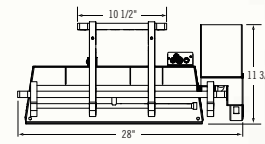

Fiberglow™ Vented Gas Log Sets

Shown on pages 18 - 19

Model	Minimum Size Fireplace Opening		
	Height*	Width	Depth
18" GL18E	18"	22"	14"
24" GL24E	20"	28"	14"
30" GL30E	22"	34"	14"

*Allow 4-6" additional height for optimum flame appearance. Certified under Canadian and American National standards: CSA 2.26, ANSI Z21.60 decorative gas appliances for installation in solid-fuel burning appliances.

Verso™ Vented Gas Log Sets

Shown on pages 20 - 21

Model	Minimum Size Fireplace Opening		
	Height	Width	Depth
22" GL22	20"	23"	14"
28" GL28	20"	29"	14"
32" GL33	22"	33"	14"

Certified under Canadian and American National standards: CSA 2.26, ANSI Z21.60 decorative gas appliances for installation in solid-fuel burning appliances.

GL28

Figures may vary with individual conditions such as floor plan layout, insulation value/heat loss of the house and geographical location. Measurements to be used as a guide only. Consult your owner's manual for complete and up-to-date installation instructions and proper clearances to combustible materials.