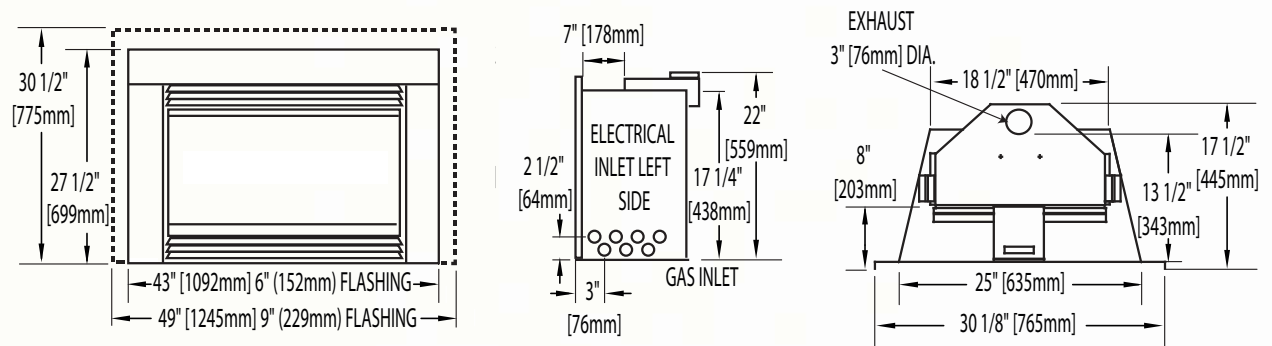

Roxbury™ 3600

Shown on pages 14 - 15

*Surrounds may change unit dimensions

Model	BTU's (Input)		Venting	Height		Front Width		Depth		Glass Type	Viewing Area		Efficiencies			Blower	Mobile Home Certified	Electronic Ignition
	Natural Gas	Propane		Actual	Minimum Opening	Actual	Minimum Opening	Actual	Minimum Opening		Height	Width	EnerGuide	AFUE	Steady State			
GI3600	16 - 24,000	17 - 22,000	Top	17 1/4"	17 1/2"	25"	25 1/2"	17 1/2"	16 1/2"	Ceramic	11 3/4"	29 3/4"	62.3%	-	76%	Included	No	No

Certified under Canadian and American National Standards.

Figures may vary with individual conditions such as floor plan layout, insulation value/heat loss of the house and geographical location. Measurements to be used as a guide only. Consult your owner's manual for complete and up-to-date installation instructions and proper clearances to combustible materials.