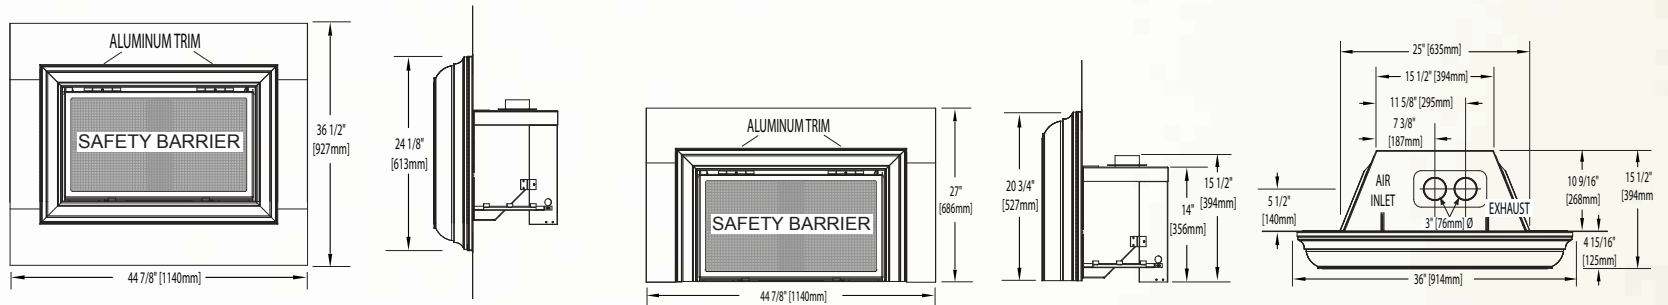

Inspiration™ ZC

Shown on pages 16 - 17

*Surrounds may change unit dimensions

Model	BTU's (Input)		Venting	Height			Front Width		Depth		Glass Type	Viewing Area		Efficiencies			Blower	Mobile Home Certified	Electronic Ignition
	Natural Gas	Propane		Actual (Three-Sided)	Actual (Four-Sided)	Minimum Opening	Actual	Minimum Opening	Actual	Minimum Opening		Height	Width	EnerGuide	AFUE	Steady State			
GDIZC	14 - 24,000	15 - 24,000	Top	20 3/4"	24 1/8"	14 1/2"	36"	25"	15 1/2"	11"	Ceramic	15 5/8"	28 1/8"	65.5%	65%	85%	Included	Yes	No

Certified under Canadian and American National Standards.

Figures may vary with individual conditions such as floor plan layout, insulation value/heat loss of the house and geographical location. Measurements to be used as a guide only. Consult your owner's manual for complete and up-to-date installation instructions and proper clearances to combustible materials.