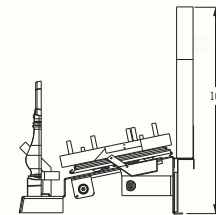

GL18E / GL24E / GL30E

Verso™ Vented Gas Log Sets

Shown on pages 20 - 21

Model	Minimum Size Fireplace Opening		
	Height	Width	Depth
22" GL22	20"	23"	14"
28" GL28	20"	29"	14"
32" GL33	22"	33"	14"

Certified under Canadian and American National standards: CSA 2.26, ANSI Z21.60 decorative gas appliances for installation in solid-fuel burning appliances.