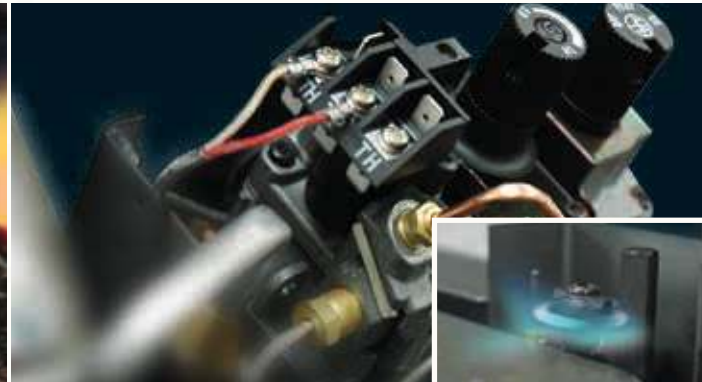

Outstanding Features

of Napoleon's Advanced Technology

Advanced Burner Technology

Napoleon's sophisticated burner system offers superior flame technology. Strategically placed burner ports create the most realistic YELLOW DANCING FLAMES® in the industry.

Finely Tuned Precision Valves

Surrounded with a protective cast aluminum jacket, the precision valves allow for ultimate reliability and 100% SAFE GUARD™ gas control system.

Minimum 30% savings on heating costs with Zone Heating

Zone Heating means you are heating the rooms that you use the most with an alternate heat source, like a Napoleon gas fireplace. Zone Heating is the obvious solution for families concerned about rising fuel costs.

Outstanding Craftsmanship

Fine details are designed in every aspect of Napoleon fireplaces... individually handcrafted with pride of excellence to last a lifetime.

Safety Screens

Napoleon, leaders in design & technology have developed safety screens with aesthetically pleasing designs for every gas appliance to ensure ultimate safety and peace of mind for your family.