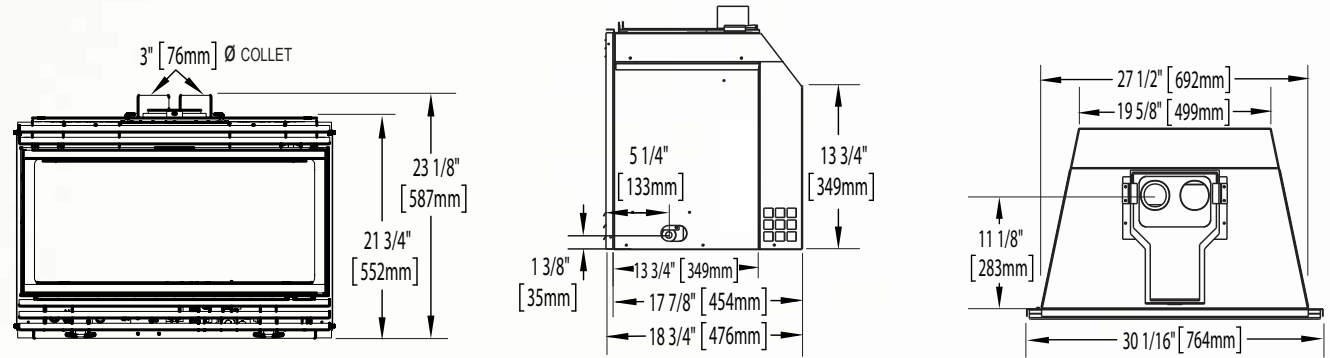

Roxbury™ 30

Shown on pages 12 - 13

*Surrounds may change unit dimensions

Model	BTU's (Input)		Venting	Height		Front Width		Depth		Glass Type	Viewing Area		Efficiencies			Blower	Mobile Home Certified	Electronic Ignition
	Natural Gas	Propane		Actual	Minimum Opening	Actual	Minimum Opening	Actual	Minimum Opening		Height	Width	EnerGuide	AFUE	Steady State			
GDI-30	15 - 24,500	19 - 24,500	Top	21 3/4"	22"	30 1/16"	28"	17 7/8"	18"	Ceramic	13 5/16"	27 7/8"	64.5%	60.02%	85%	Included	Yes	No

Certified under Canadian and American National Standards.