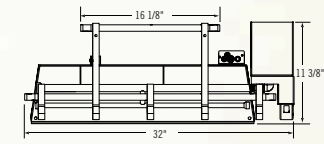

GL32

Figures may vary with individual conditions such as floor plan layout, insulation value/heat loss of the house and geographical location. Measurements to be used as a guide only. Consult your owner's manual for complete and up-to-date installation instructions and proper clearances to combustible materials.