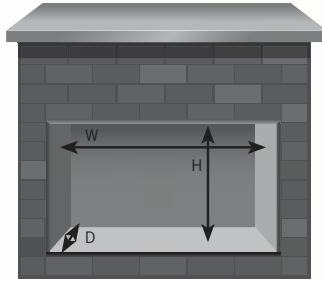

Fiberglow™ Vented Gas Log Sets

Shown on pages 18 - 19

Model	Minimum Size Fireplace Opening		
	Height*	Width	Depth
18" GL18E	18"	22"	14"
24" GL24E	20"	28"	14"
30" GL30E	22"	34"	14"

*Allow 4-6" additional height for optimum flame appearance. Certified under Canadian and American National standards: CSA 2.26, ANSI Z21.60 decorative gas appliances for installation in solid-fuel burning appliances.