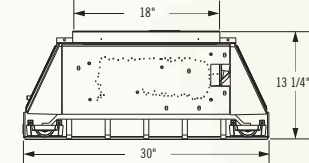

GL30E

Verso™ Vented Gas Log Sets

Shown on pages 20 - 21

Model	Minimum Size Fireplace Opening		
	Height	Width	Depth
22" GL22	20"	23"	14"
28" GL28	20"	29"	14"
32" GL33	22"	33"	14"

Certified under Canadian and American National standards: CSA 2.26, ANSI Z21.60 decorative gas appliances for installation in solid-fuel burning appliances.