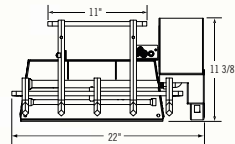

Fiberglow™ Vented Gas Log Sets

Shown on pages 18 - 19

Model	Minimum Size Fireplace Opening		
	Height*	Width	Depth
18" GL18E	18"	22"	14"
24" GL24E	20"	28"	14"
30" GL30E	22"	34"	14"

*Allow 4-6" additional height for optimum flame appearance. Certified under Canadian and American National standards: CSA 2.26, ANSI Z21.60 decorative gas appliances for installation in solid-fuel burning appliances.

Verso™ Vented Gas Log Sets

Shown on pages 20 - 21

Model	Minimum Size Fireplace Opening		
	Height	Width	Depth
22" GL22	20"	23"	14"
28" GL28	20"	29"	14"
32" GL33	22"	33"	14"

Certified under Canadian and American National standards: CSA 2.26, ANSI Z21.60 decorative gas appliances for installation in solid-fuel burning appliances.

GL22

Figures may vary with individual conditions such as floor plan layout, insulation value/heat loss of the house and geographical location. Measurements to be used as a guide only. Consult your owner's manual for complete and up-to-date installation instructions and proper clearances to combustible materials.