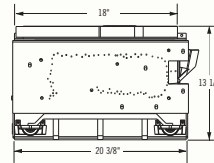

Fiberglow™ Vented Gas Log Sets

Shown on pages 18 - 19

Model	Minimum Size Fireplace Opening		
	Height*	Width	Depth
18" GL18E	18"	22"	14"
24" GL24E	20"	28"	14"
30" GL30E	22"	34"	14"

*Allow 4-6" additional height for optimum flame appearance. Certified under Canadian and American National standards: CSA 2.26, ANSI Z21.60 decorative gas appliances for installation in solid-fuel burning appliances.

GL18E

Verso™ Vented Gas Log Sets

Shown on pages 20 - 21

Model	Minimum Size Fireplace Opening		
	Height	Width	Depth
22" GL22	20"	23"	14"
28" GL28	20"	29"	14"
32" GL33	22"	33"	14"

Certified under Canadian and American National standards: CSA 2.26, ANSI Z21.60 decorative gas appliances for installation in solid-fuel burning appliances.

Figures may vary with individual conditions such as floor plan layout, insulation value/heat loss of the house and geographical location. Measurements to be used as a guide only. Consult your owner's manual for complete and up-to-date installation instructions and proper clearances to combustible materials.