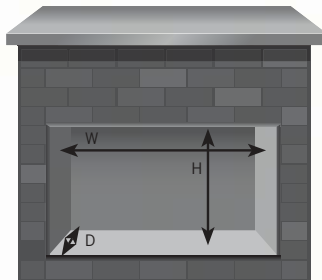

Fiberglow™ Vented Gas Log Sets

Shown on pages 18 - 19

Model	Minimum Size Fireplace Opening		
	Height*	Width	Depth
18" GL18E	18"	22"	14"
24" GL24E	20"	28"	14"
30" GL30E	22"	34"	14"

*Allow 4-6" additional height for optimum flame appearance. Certified under Canadian and American National standards: CSA 2.26, ANSI Z21.60 decorative gas appliances for installation in solid-fuel burning appliances.

Verso™ Vented Gas Log Sets

Shown on pages 20 - 21

Model	Minimum Size Fireplace Opening		
	Height	Width	Depth
22" GL22	20"	23"	14"
28" GL28	20"	29"	14"
32" GL33	22"	33"	14"

Certified under Canadian and American National standards: CSA 2.26, ANSI Z21.60 decorative gas appliances for installation in solid-fuel burning appliances.

Figures may vary with individual conditions such as floor plan layout, insulation value/heat loss of the house and geographical location. Measurements to be used as a guide only. Consult your owner's manual for complete and up-to-date installation instructions and proper clearances to combustible materials.