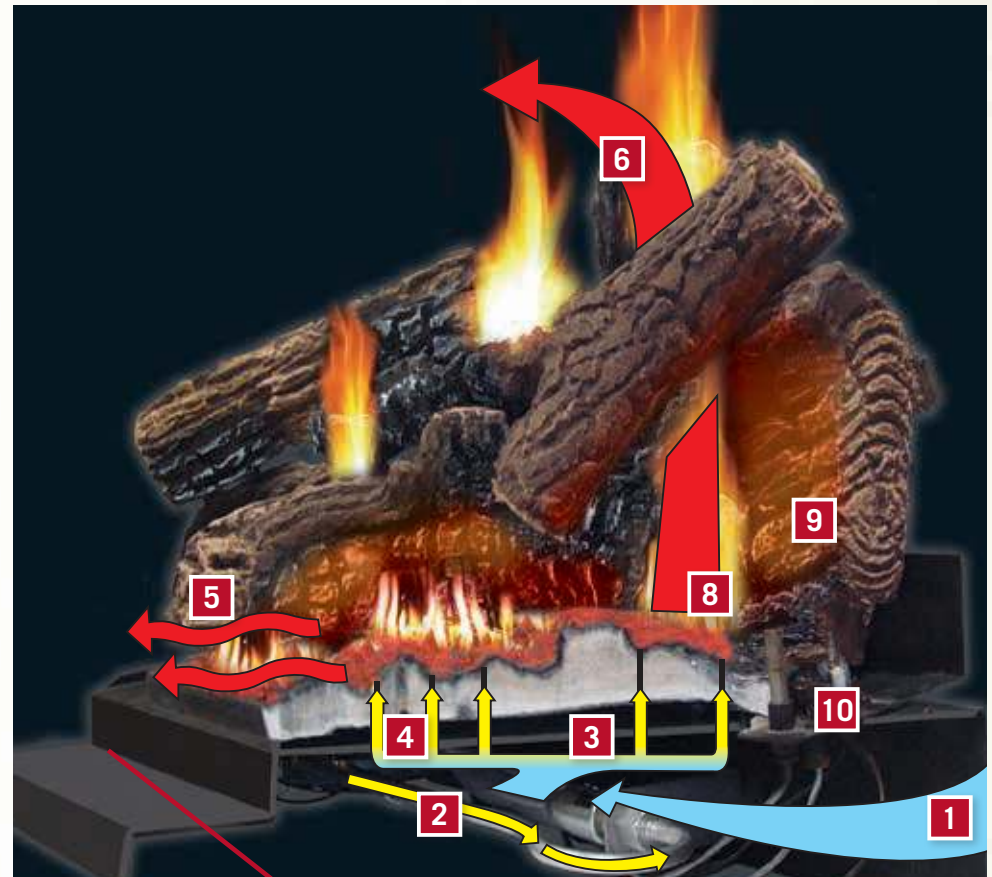

Outstanding Features of Napoleon's Fiberglow™ Gas Log Sets

1. Air flows towards the air intake opening.
2. Natural gas or propane flow into a precisely calibrated SIT safety valve.
3. Air and fuel mix within the venturi tube.
4. The perfect blend of fuel and air mixture travels through the burner ports, strategically placed to begin the process of creating the most realistic flames in the industry.
5. Infrared heat from the exclusive PHAZERAMIC™ burner and ember bed provides up to 65,000 BTU's (GL30E).
6. Infrared heat technology and curved rear log design directs heat back into the room.
7. Controls are hidden from view but easy to access. The added feature of an on/off switch is conveniently located at the front side.
8. Flame sensor provides 100% SAFE GUARD™ system, quickly and automatically shutting off the gas supply for your peace of mind.
9. Electronic ignition with battery back-up ensures reliability without the need for electricity.
10. Ignition system is easy to operate with a digital remote control, wall switch or wall thermostat.