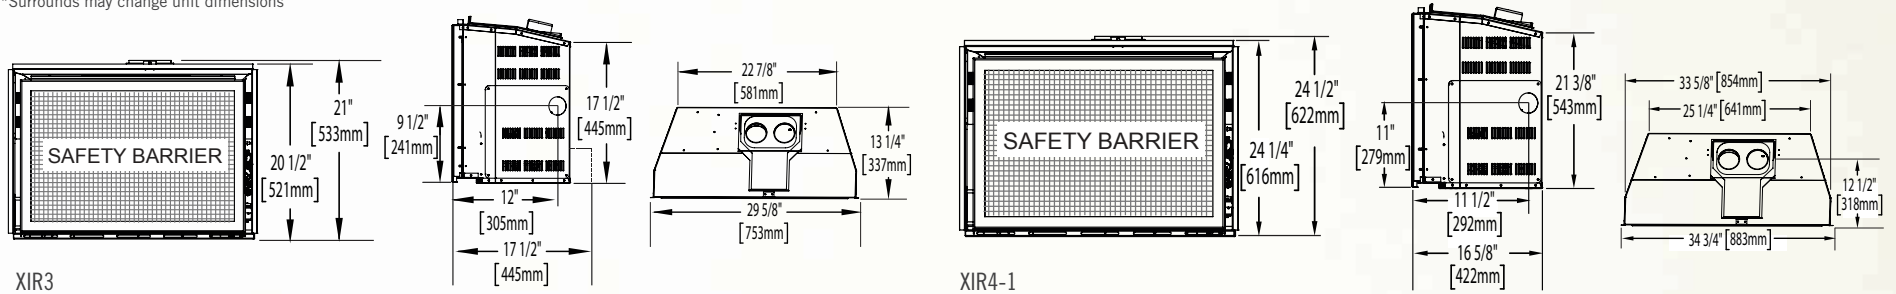

Infrared™ X3 & X4

Shown on pages 8 - 11

*Surrounds may change unit dimensions

Model	BTU's (Input)		Venting	Height			Front Width		Depth		Glass Type	Viewing Area		Efficiencies			Blower	Mobile Home Certified	Electronic Ignition
	Natural Gas	Propane		Actual	Minimum Opening	Actual	Minimum Opening	Actual	Minimum Opening	Height		Width	EnerGuide	AFUE	Steady State				
XIR3	15 - 31,000	16 - 31,000	Top	21"	21 1/2"	29 5/8"	29"	13 1/4"	13 1/2" *	Ceramic	17"	25 9/16"	67%	68.4%	80%	Optional	Yes	Yes	
XIR4-1	16 - 40,000	15 - 40,000	Top	24 1/2"	25"	34 3/4"	34 1/4"	16 5/8"	17"	Ceramic	20 5/8"	31"	68.9%	72.4%	83%	Included	Yes	Yes	

* Must add 4" (102mm) for optional blower
Certified under Canadian and American National Standards.